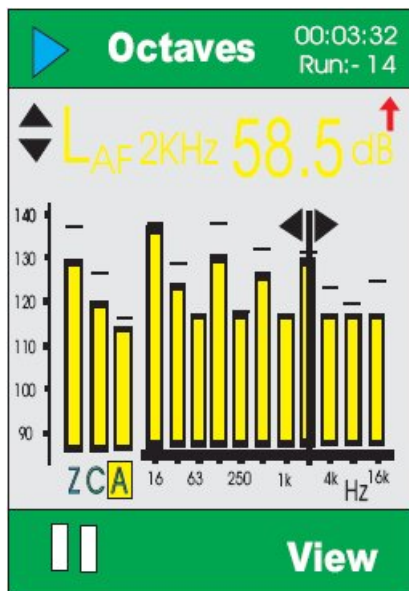

Example of main RUN screen for CEL-620.B
Wide range integrating octave band analyzer

Example of trend graph screen for CEL-620.B
Wide range integrating octave band analyzer

Example of octave RUN screen for CEL-620.B
Wide range integrating octave band analyzer

Example of list RUN screen for CEL-620.B
Wide range integrating octave band analyzer