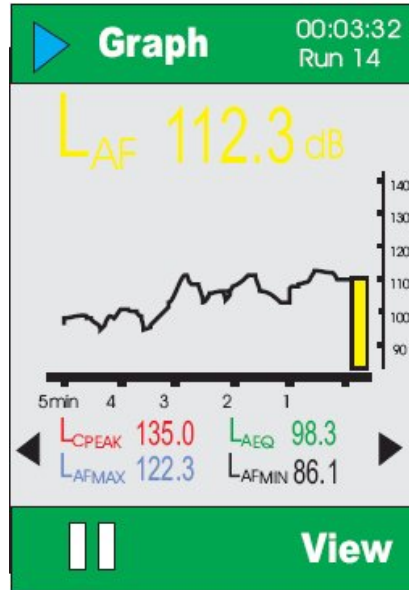

Example of main RUN screen for CEL-620.B
Wide range integrating octave band analyzer

Example of trend graph screen for CEL-620.B
Wide range integrating octave band analyzer

Example of octave RUN screen for CEL-620.B
Wide range integrating octave band analyzer

Example of list RUN screen for CEL-620.B
Wide range integrating octave band analyzer