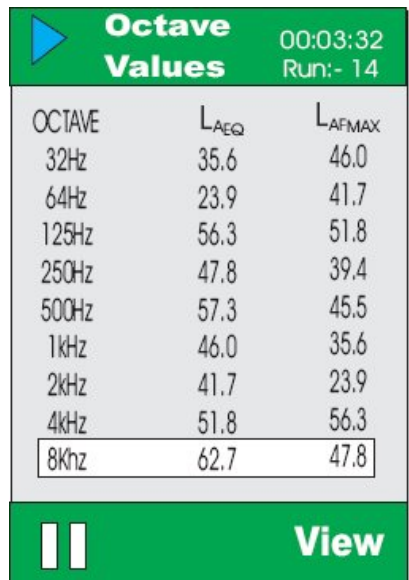

Example of main RUN screen for CEL-620.B
Wide range integrating octave band analyzer

Example of trend graph screen for CEL-620.B
Wide range integrating octave band analyzer

Example of octave RUN screen for CEL-620.B
Wide range integrating octave band analyzer

Example of list RUN screen for CEL-620.B
Wide range integrating octave band analyzer